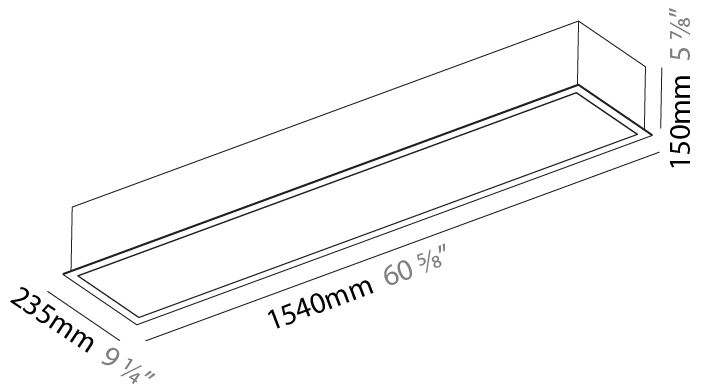

GENERAL

Series: Pi2
Subseries: Pi2 Whiteline
Brand: Prolicht
Division: Architectural
Mounting Type: Recessed
Mounting Location: Ceiling
Subcategory: Ambient

PHYSICAL

Shape: Rectangle
Length (mm): 1540
Length (in): 60 5/8
Width (mm): 235
Width (in): 9 1/4
Depth (mm): 150
Depth (in): 5 7/8
Ceiling Thickness (mm): 10 / 12.5 / 15 / 25
Ceiling Thickness (in): 3/8 or 1/2 or 9/16 or 1
Min. Recessing Depth (mm): 160
Min. Recessing Depth (in): 6 5/16
Light Distribution: Direct
Weight (kg): 9.919
Weight (lbs): 21.82
Diffuser: PMMA - Opal or Micro-Prism
Fixture Finish: SSR / BKV / CWI / CRY / HAB / UFT / ITA / RUA / FTG / MYG / LOD / PUS / FRO / FUP / KIA / POP / BLS / SPG / MEY / GOH / GUM / CHC / COM / ABZ / JAG / OBR / MOS / ROR
Fixture Material: Aluminum
Cut-out Measurements: 1525mm / 60 1/16" x 220mm / 8 11/16"

ELECTRICAL

Lamp Type: LED (Zhaga Standard)
Total Output Wattage (W): 48
Dimming: Tri-Mode (Non-Dimming and Phase Dimming (120Vac only) and 0-10V Dimming)
Driver Included: Yes
Driver Location: Integrated
Driver Type: Constant Current - Universal
Driver Class: Class 2
Input Voltage (V): 120 - 277
Constant Current (MA): 500

LED

Color Temperature (°K): 3000 / 3500 / 4000
Max. Delivered Lumen (lm): 3570 / 3842 / 3920
CRI: >80 CRI
Efficiency (%): 0.549
Lamp Life (hrs): 50000

OPTICAL

RATINGS AND CERTIFICATIONS

Certified By: Certified for North American Standards
IP rating: IP20